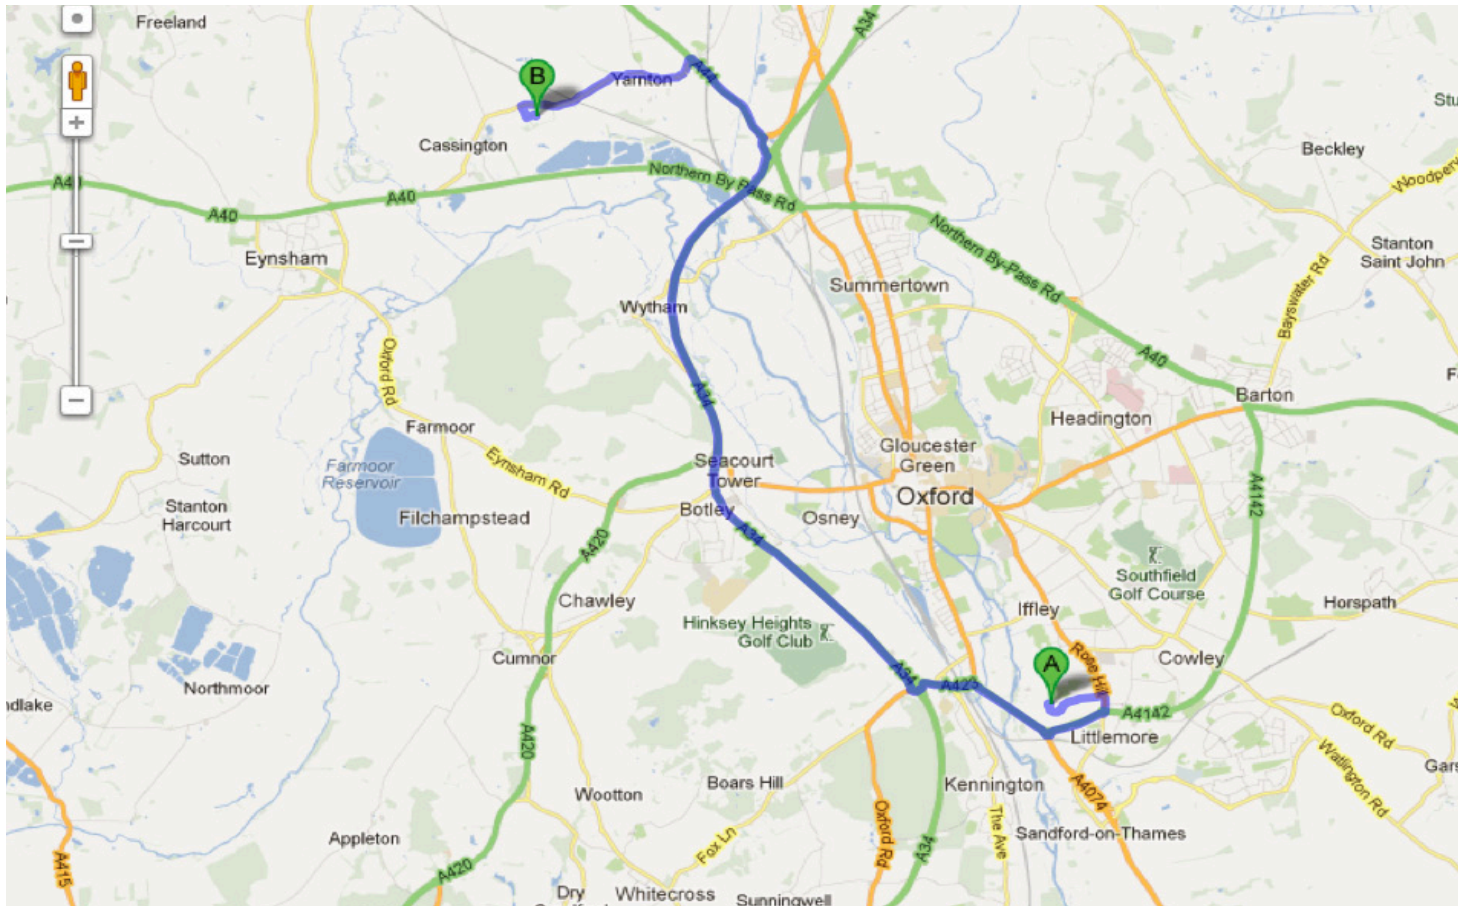

## Step 2 Studio, Worton Park, Cassington, Oxford OX29 4SY

### Directions from Rose Hill Primary School

1. From Rose Hill Primary School head towards **Rose Hill Roundabout** via Oxford Road
2. From the Oxford Road, take **3rd exit** at **Rose Hill Roundabout** onto **Eastern By-Pass Rd/A4142**
  - Heyford Hill Sainsburys (right hand side)
  - At **Heyford Hill Roundabout**, continue straight on (i.e follow **A423** Eastern By Pass road) towards **A34**
  - Go through 1st roundabout towards **A34**
3. At the roundabout (A34/ Boars Hill), take the **3rd exit** onto the **A34 ramp to M40 / A420 / The Midlands/Swindon/Botley**
4. Merge onto **Southern By-Pass Rd/A34**
  - Continue to follow **A34** northbound
5. Exit at **Peartree Roundabout** onto **A44** towards **Woodstock / Evesham**
  - Go through 1st roundabout
6. At the **2nd roundabout** (Turnpike Pub on righthand side), take the **1st exit (left)** onto **Cassington Road** i.e towards **Yarnton** and **Cassington**
  - Go through 1st roundabout and continue through Yarnton village over speed bumps
7. Continue along **Cassington / Yarnton Road**
8. After hump back bridge, turn **left** into **Worton Rectory Farm Business Park**
  - Restricted usage road
9. Turn left at end of drive and follow signs for **Step 2 Studio**